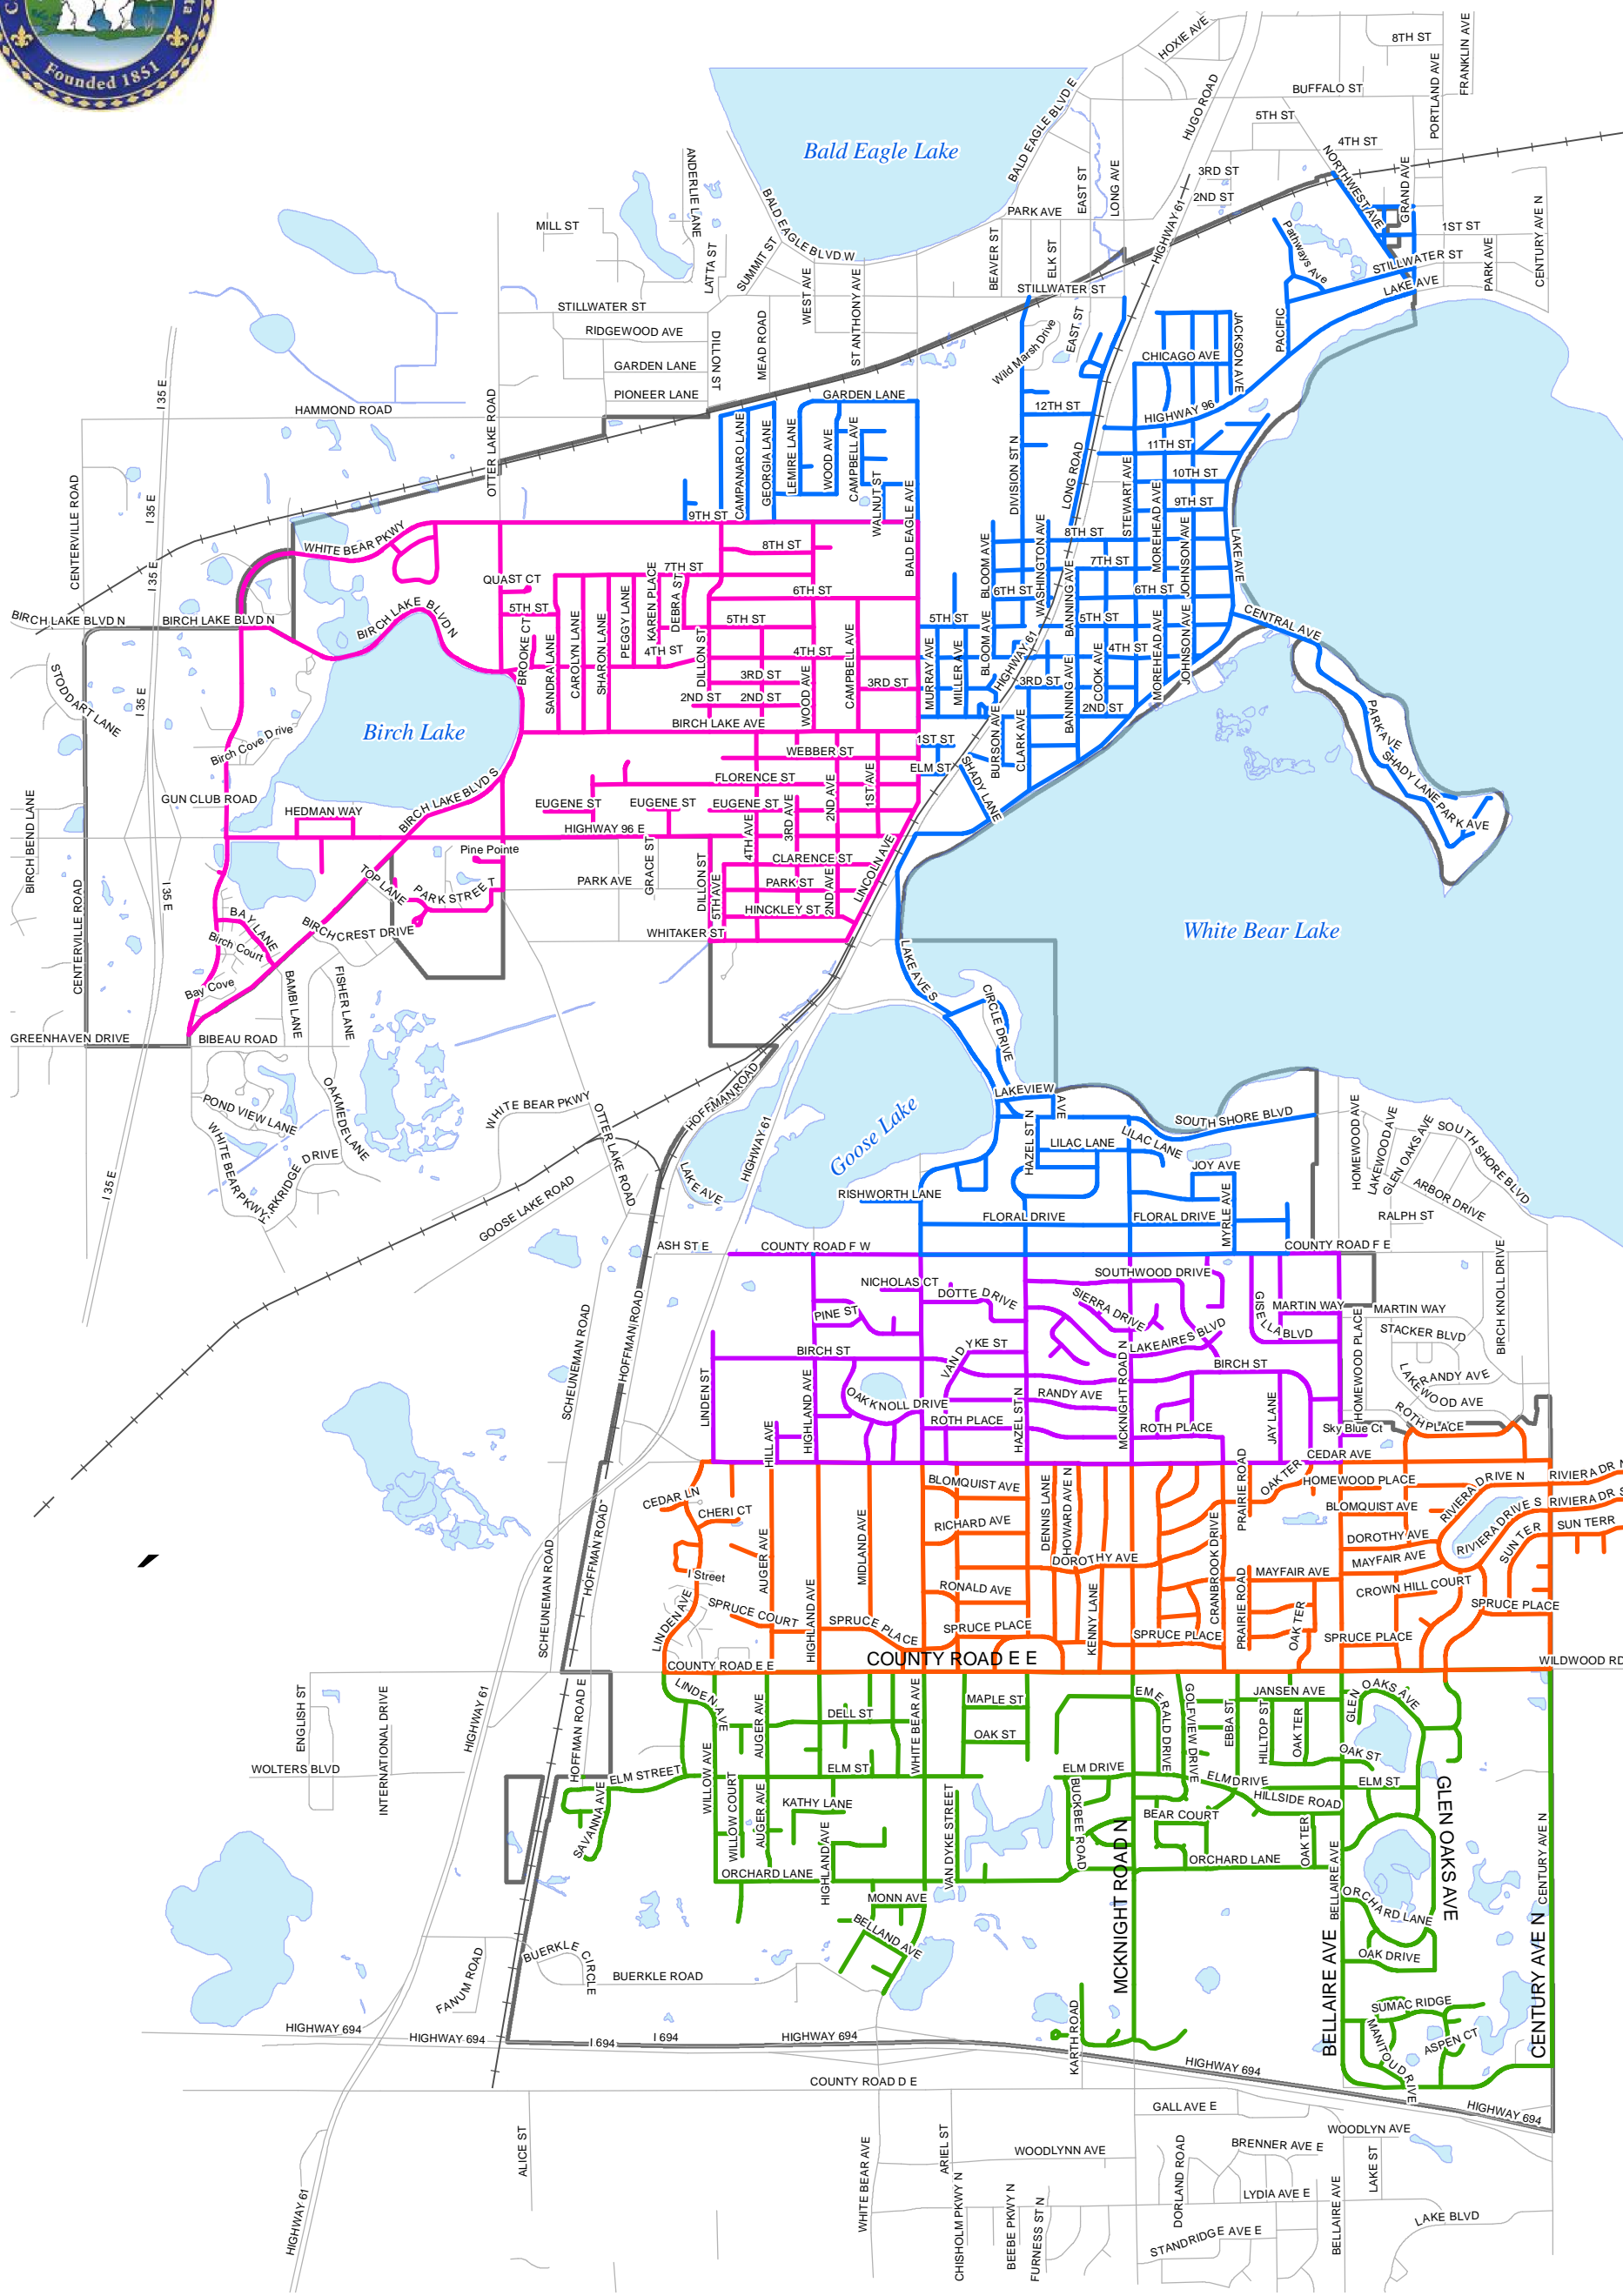

Refuse and Recycling Pickup Routes

Legend

- Monday Route
- Tuesday Route
- Wednesday Route
- Thursday Route
- Friday Route
- Roads
- Railroad Tracks
- Water Bodies
- City Limits

Date Revised: 9/22/12, CHM